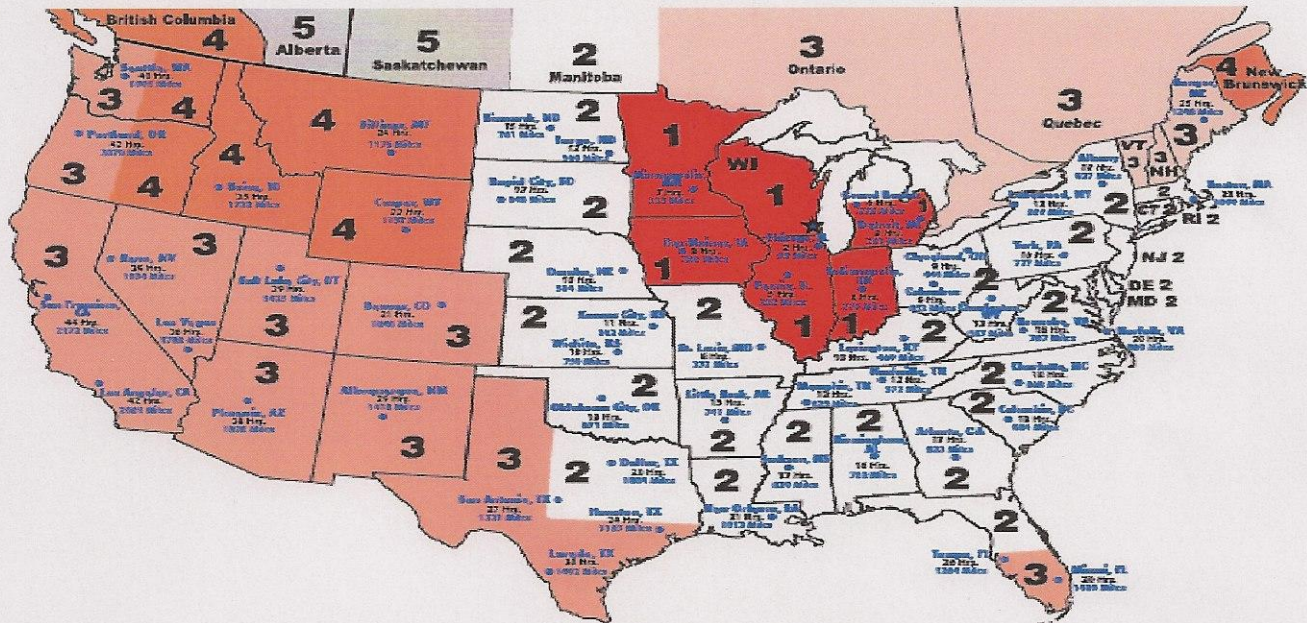

PARTIAL TRUCK LOAD

Shipment Specialist

When you don't require an entire truckload, we specialize in consolidating your partial shipment with another to your destination.

Bringing efficient cost savings back to you, direct from origin to destination without handling reduces transit times and costs.

Service to all points U.S. and Canada

The Perfect Solution for Partial and Full Truckload Service!

Standard
LOGISTICS

1.414.389.0000
1.800.532.9044