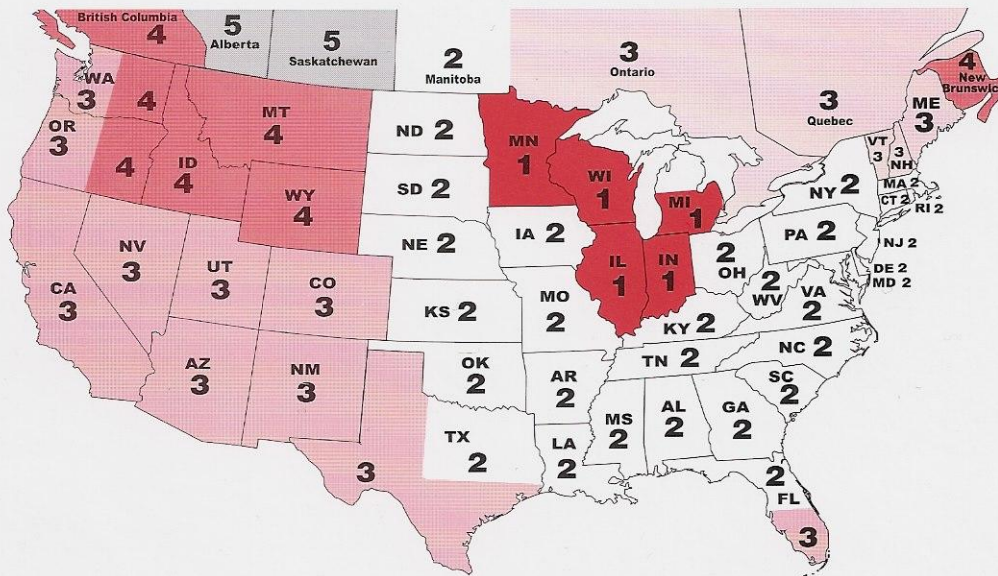

LTL

Less Than Truck-Load: Direct Service.

When your business wants its service back.

Nationwide, Canada & Mexico. When your carrier can't, We can. More resources available to work at making your delivery.

- Our people, our resources, focused on your delivery.

- Less than truckload freight delivered throughout the USA, Canada and Mexico.
- Reduced handling, direct reliable service.
- Express guaranteed one day, two day, or three day service option.
- Published Zero Percent Claim ratio Damage Since 1997

Standard Logistics' LTL Advantage is Less Handling!

Standard
LOGISTICS

1.414.389.0000
1.800.532.9044